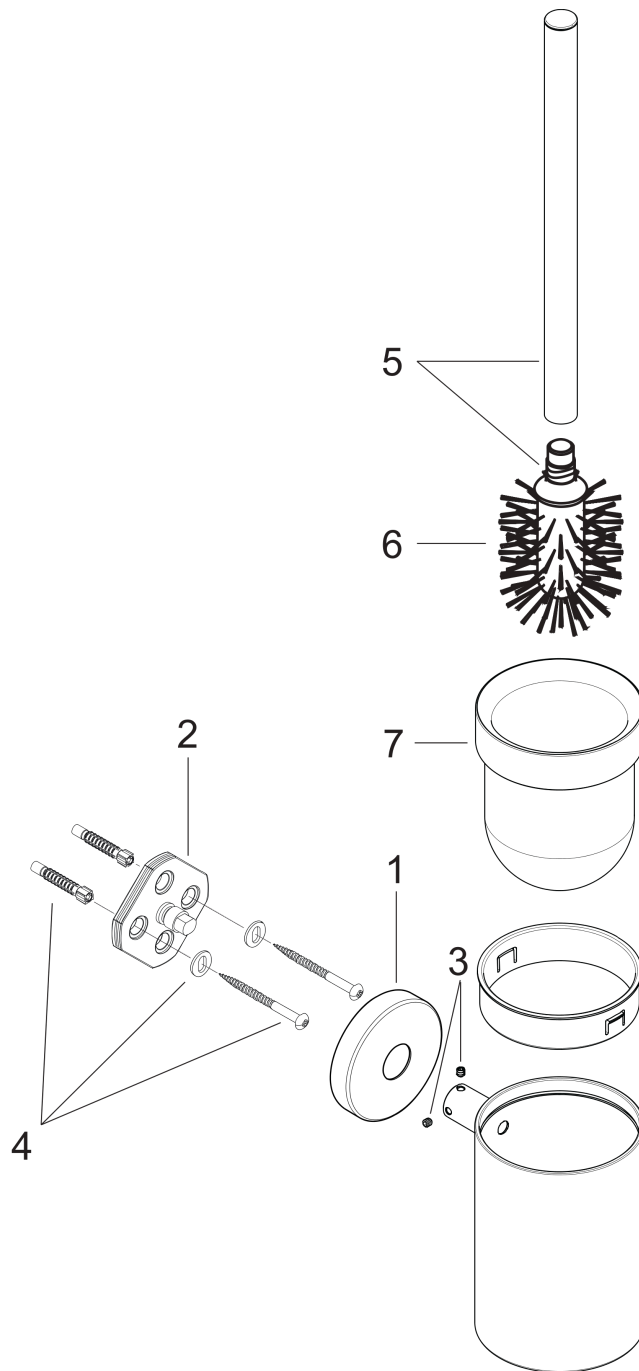

Logis

Toilet Brush with Holder

Finishes : **chrome** Part no. : **40522000**

Description

Features

- Brass
- material recess: matt glass
- accent colour: white
- with separate recess
- concealed fastening
- Wall-mounted

Item details

List Price \$ 144.00

Product image

Scale drawing

Logis

Toilet Brush with Holder

Finishes : **chrome** Part no. : **40522000**

Exploded drawing

Year of production: >09/08

Logis

Toilet Brush with Holder

Finishes : **chrome** Part no. : **40522000**

Spare parts list

Year of production: >09/08

Pos.	Description	Part no.	Price	PU
1	escutcheon	98538000	-	1
2	support element	98539000	-	1
3	hollow set screw M4x4	98540000	-	1
4	mounting set	96179000	-	1
5	stick with brush	95577000	-	1
6	WC-brush black	40068000	-	1
7	glass cup on its own	98548000	-	1