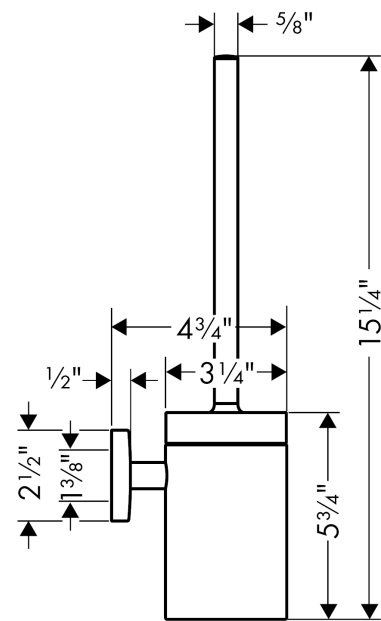

Logis

Toilet Brush with Holder

Finishes : **chrome** Part no. : **40522000**

Description

Features

- Brass
- material recess: matt glass
- accent colour: white
- with separate recess
- concealed fastening
- Wall-mounted

Item details

List Price \$ 144.00

Product image

Scale drawing

Logis

Toilet Brush with Holder

Finishes : **chrome** Part no. : **40522000**

Exploded drawing

Year of production: >09/08

Logis

Toilet Brush with Holder

Finishes : **chrome** Part no. : **40522000**

Spare parts list

Year of production: >09/08

Pos.	Description	Part no.	Price	PU
1	escutcheon	98538000	-	1
2	support element	98539000	-	1
3	hollow set screw M4x4	98540000	-	1
4	mounting set	96179000	-	1
5	stick with brush	95577000	-	1
6	WC-brush black	40068000	-	1
7	glass cup on its own	98548000	-	1